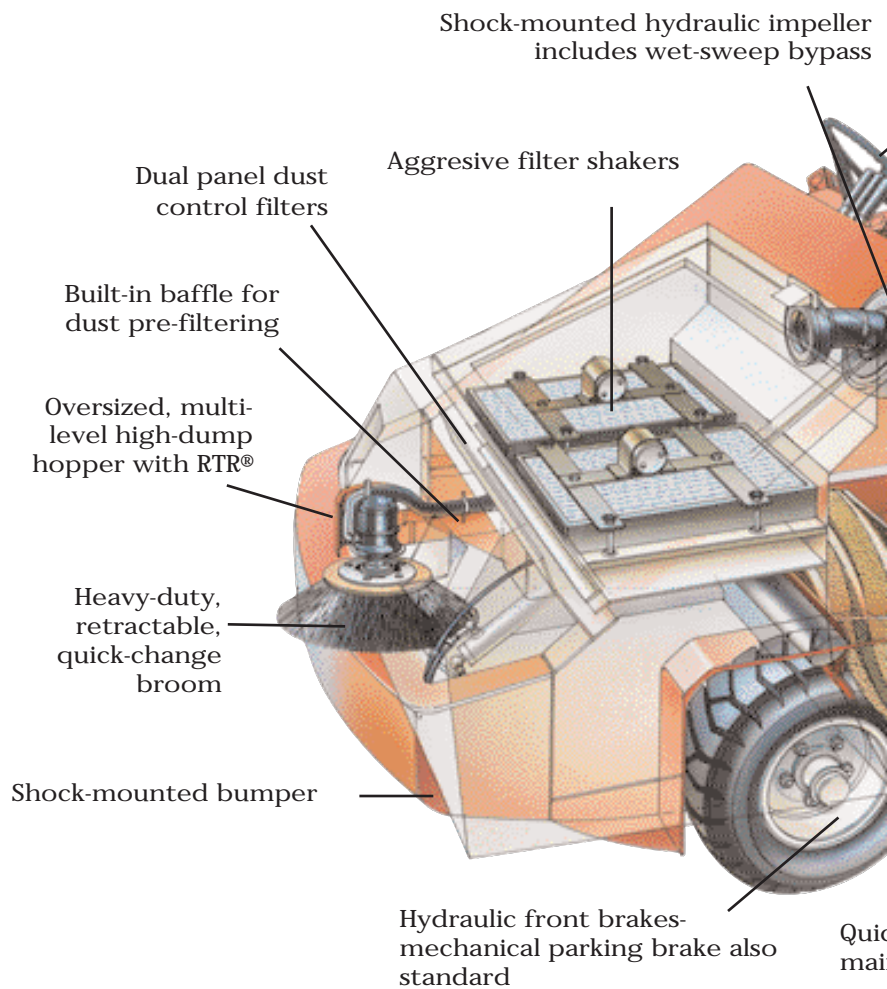

**PowerBoss®**  
*The Power of Clean*

**Armadillo Series**  
Industrial Sweepers

**A**rmadillo offers a quality, cost effective sweeper that will provide extra years of consistently reliable service. Manufactured to a heavy-equipment design criteria, it meets the most rigorous of cleaning requirements. In fact, Armadillo is a truly rebuildable sweeper, much like many forklift trucks. This means a longer life than most conventional sweepers.

### Chassis System

- Massive, unitized steel frame
- Oversized, soft-ride tires
- PowerClimb for all-terrain access \*
- PowerFlex™ automotive-type suspension on rear wheel (optional on some models)\*
- Eliminates jolts and vibration for component protection\*

### Drive-Train System

- Industrial liquid-cooled engine
- Heavy-duty radiator & Tri-phase air cleaner
- Hydraulics protection package
- PowerSwing™ engine access for ease of maintenance

### Debris-Handling System

- Direct throw sweeping method
- Oversized hopper with RTR®
- Quick-change, floating main & retractable side brooms
- Dual-performance sweep mode
- Multi-level high-dump